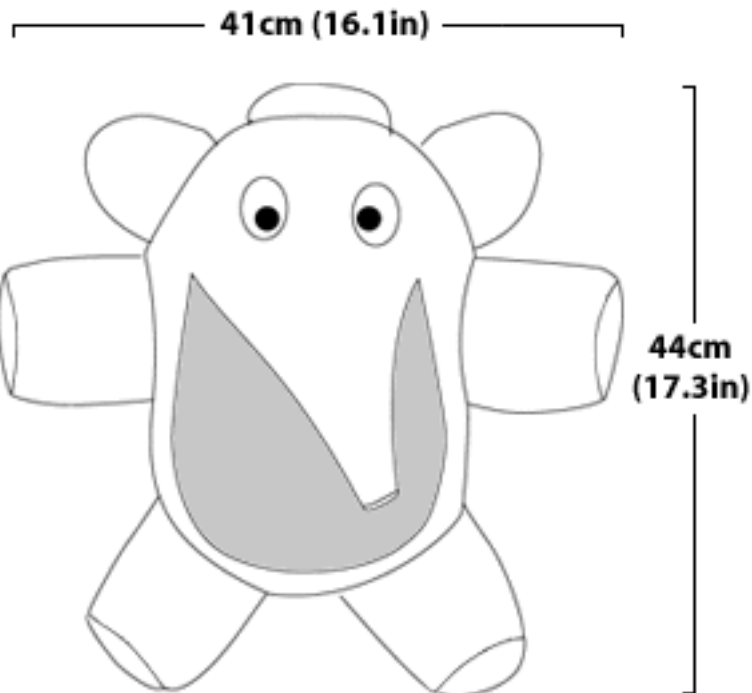

Hi Fly Kites
P.O. Box 827, Howick 3290
Woodgrove Farm No. 22, D 795 Road, Merrivale 3291
KwaZulu-Natal, South Africa

Tel: 033-330 5746 (Intl: +27-33-330 5746)
Fax: 033-330 5746 (Intl: +27-33-330 5746)
URL: www.hiflykites.co.za

HEFALUMP (Windsock)

The Hefalump windsock is both an attractive item and a great fun for kids.

Used as a line decoration, inflates in light winds. You can also fill the Hefalump with cotton wool and make a perfect indoor toy.

Made from strong ripstop nylon.