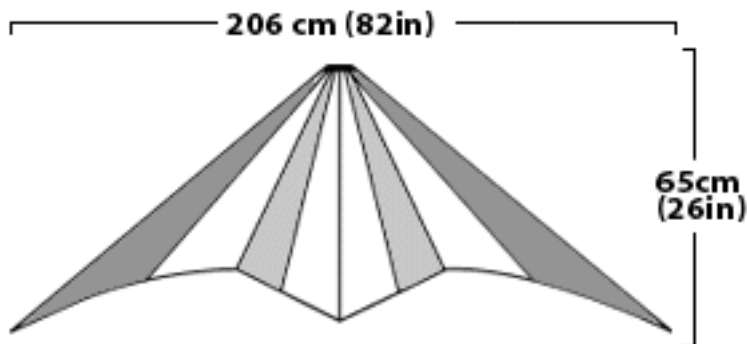

A high performance kite. Smooth, solid performance. Fast in strong wind.

Carbon fibre frame.

Wind range 6-65 km/h.

Back view - panels

Front view - framework

All our kites come ready to fly!

Colour Styles

Colours that you see might vary from the real ones due to various screen settings on different computers. To see the colour codes and their descriptions click [here](#).