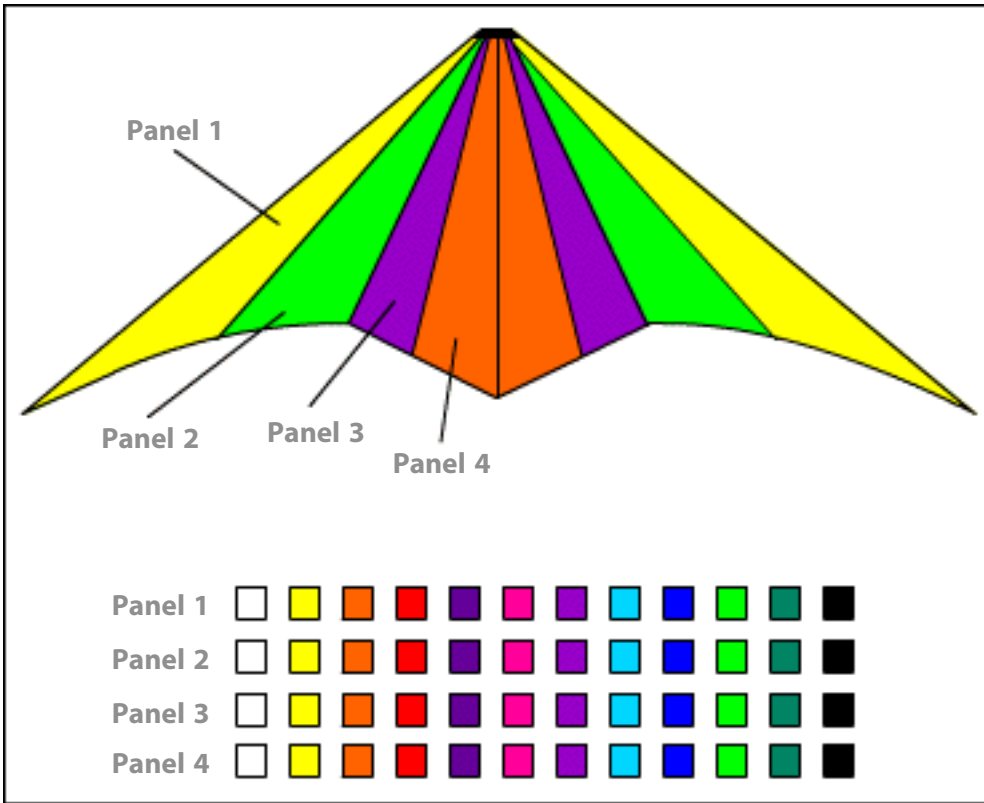

Customised Styles

Choose your own colour combinations for the Tornado and we will make the kite for you!

Go to our website www.hiflykites.co.za, navigate to "Kite Shop" and find the Tornado online - you will see there a facility to choose colours (customised style).

Click [here](#)

Pictures of the Tornado