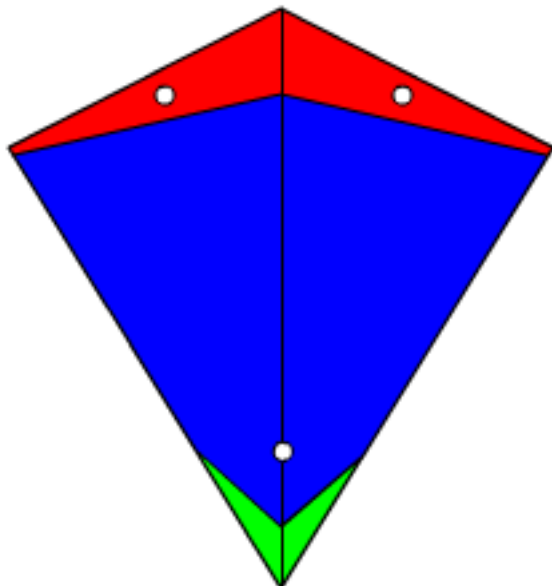

Embark on an adventure, fly a kite, ride the wind and let your spirit soar...

93cm (37in)

Front view - panels

97cm
(39in)

Back view - framework

TOMCAT (Stunt Kite)

Entry level stunt kite.

Robust fibreglass frame.

Wind range 10-45 km/h.

All our kites come ready to fly!

Colour Styles

Colours that you see might vary from the real ones due to various screen settings on different computers. To see the colour codes and their descriptions click [here](#).

Style 1

Style 2

Style 3

Style 4

Style 5

A diagram showing a Tomcat Stunt Kite with three panels labeled Panel 1, Panel 2, and Panel 3. Panel 1 is the top section (light blue), Panel 2 is the main body (orange), and Panel 3 is the tail section (pink). Below the kite is a color palette for each panel. Each panel has a row of 12 color swatches: white, yellow, orange, red, purple, pink, magenta, cyan, blue, green, dark green, and black.