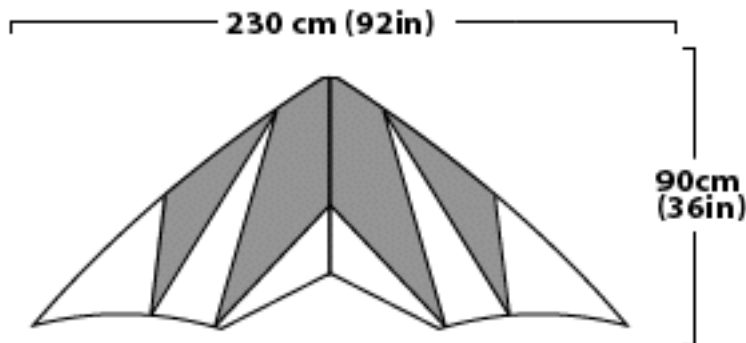

Embark on an adventure, fly a kite, ride the wind and let your spirit soar...

PHANTOM (Stunt Kite)

Excellent light wind kite with good performance in stronger wind.

Carbon fibre frame.

Wind range 4-45 km/h.