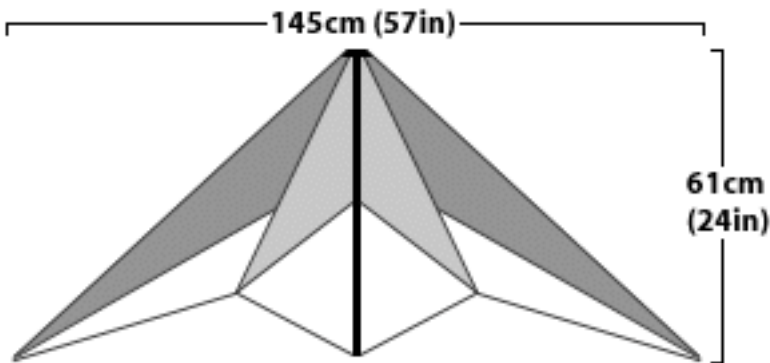

Embark on an adventure, fly a kite, ride the wind and let your spirit soar...

METEOR (Stunt Kite)

One of the most popular stunts on the market.

Tubular fibreglass frame.

Wind range 8-60 km/h.

Back view - panels