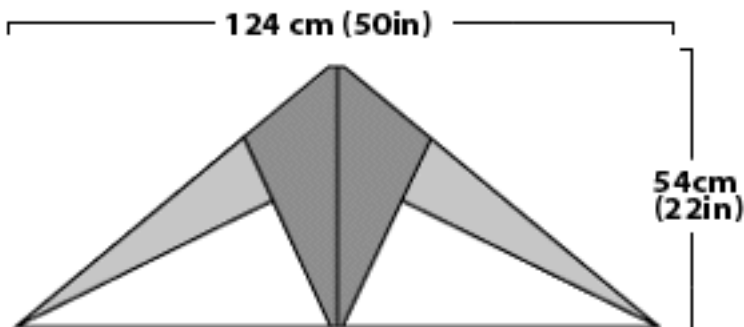

### HELTA SKELTA (Stunt Kite)

Good speed and performance.

Robust fibreglass frame.

Wind range 8-50 km/h.

Back view - panels

Front view - framework

All our kites come ready to fly!