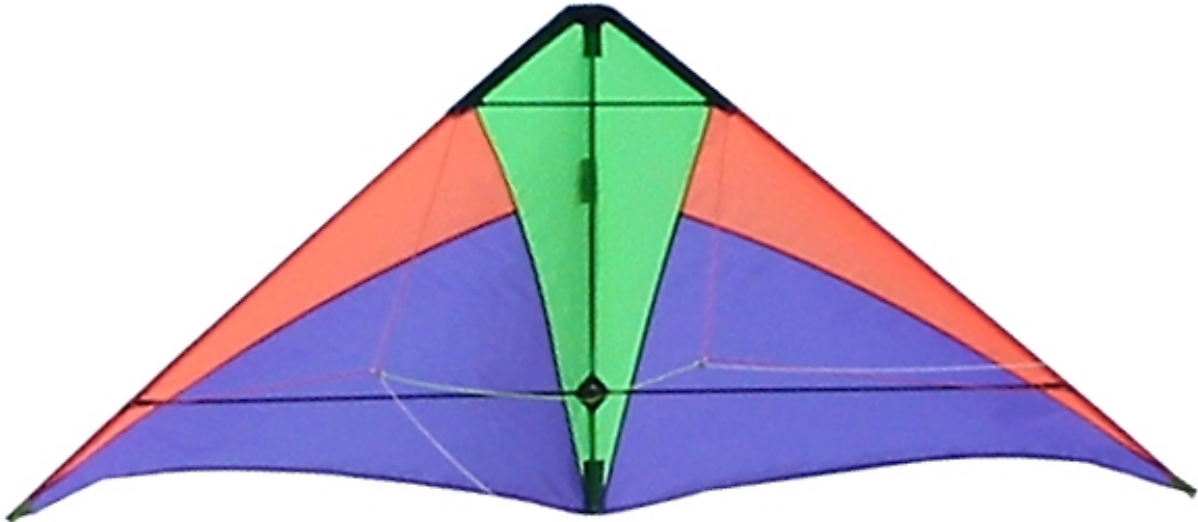

Pictures of Helta Skelta