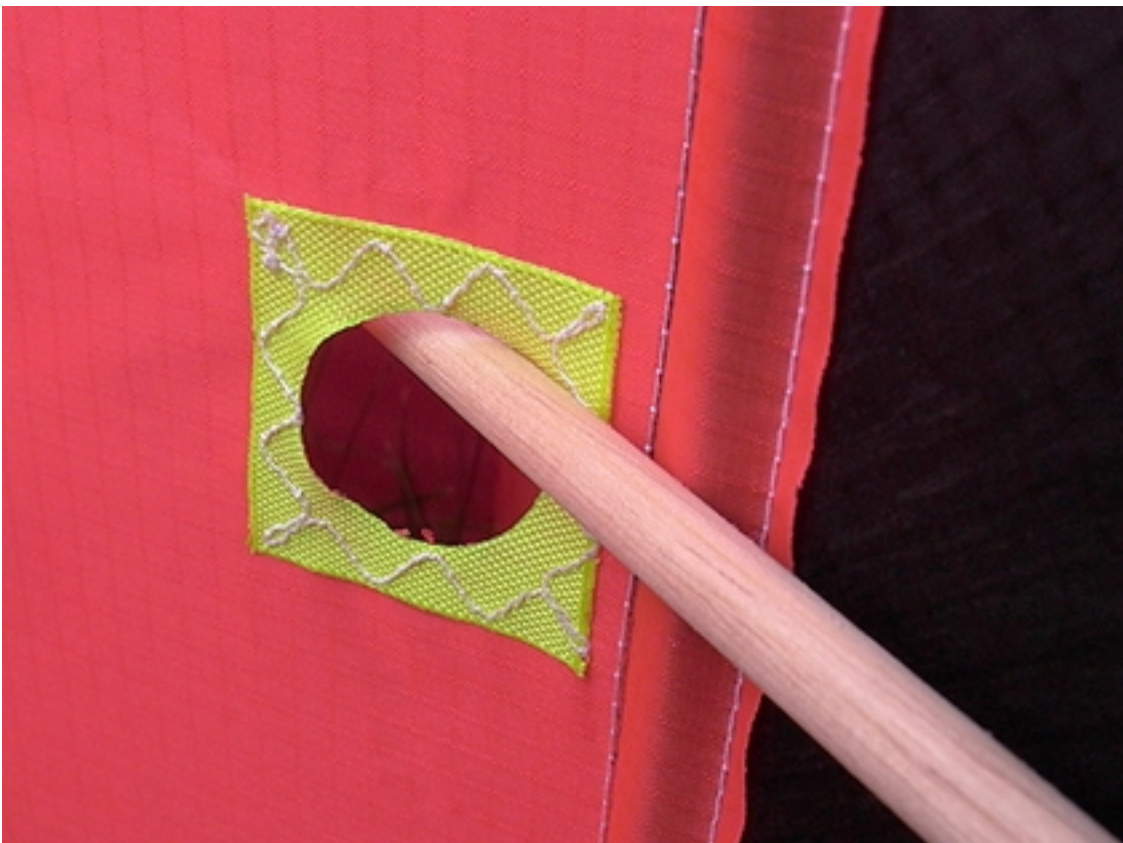

Click [here](#)

Pictures of Snowflake

You can buy a Snowflake online right now at www.hiflykites.co.za. See you there!

Colour Names, Codes and References

The page contains the closest references to the fabric colours used by Hi Fly Kites. Please note that the fabrics are semi-transparent and the colour perception is different in daylight or artificial light. The page is best viewed in 32-bit (true colour) screen settings.