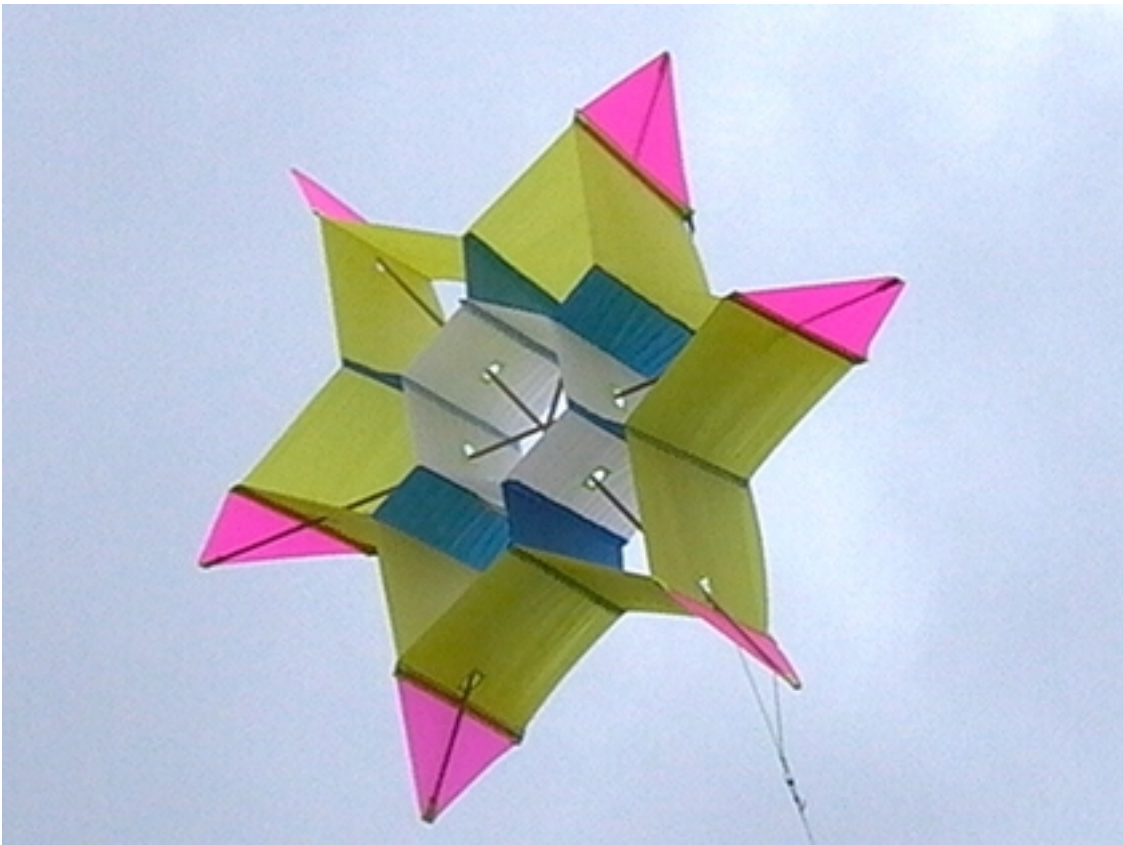

Embark on an adventure, fly a kite, ride the wind and let your spirit soar...

SNOWFLAKE (Single Line Kite)

A very attractive multi-coloured box kite that will tumble end over end when line is let out quickly.

Click [here](#)

Pictures of Snowflake

You can buy a Snowflake online right now at www.hiflykites.co.za. See you there!

Colour Names, Codes and References

The page contains the closest references to the fabric colours used by Hi Fly Kites. Please note that the fabrics are semi-transparent and the colour perception is different in daylight or artificial light. The page is best viewed in 32-bit (true colour) screen settings.