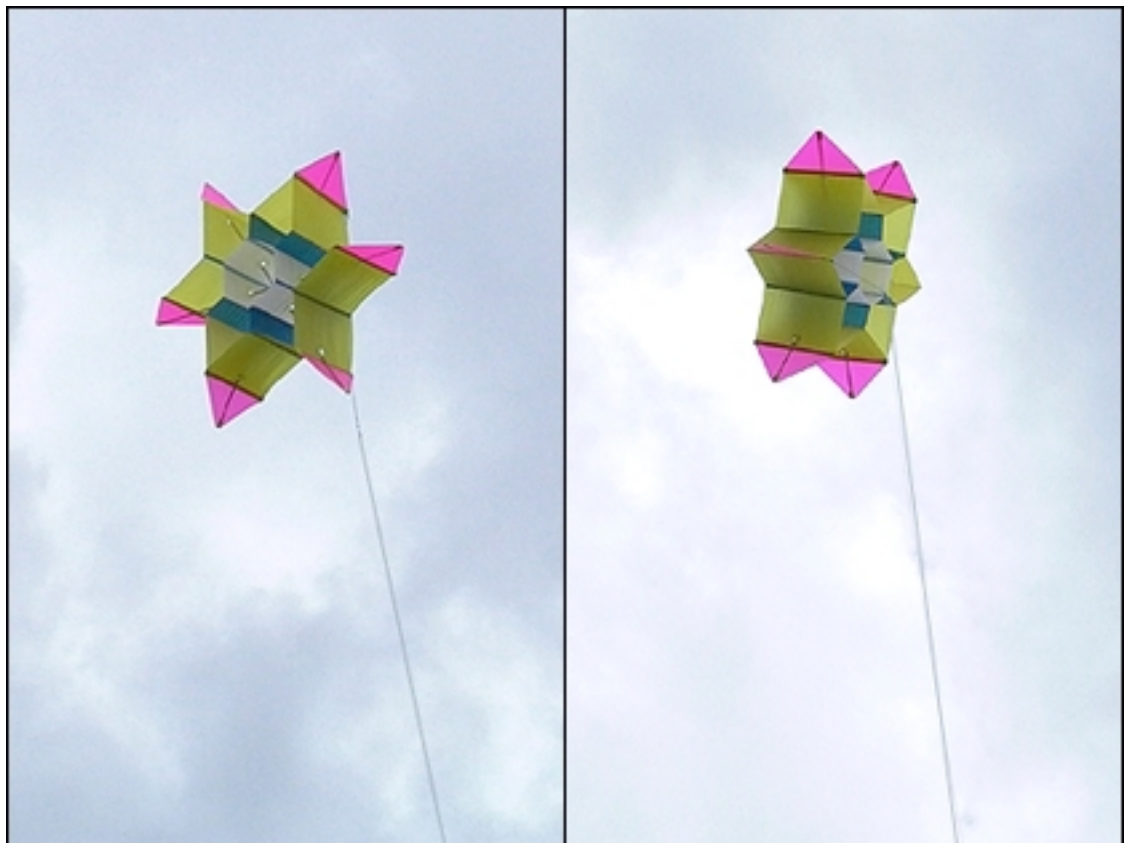

Embark on an adventure, fly a kite, ride the wind and let your spirit soar...

SNOWFLAKE (Single Line Kite)

A very attractive multi-coloured box kite that will tumble end over end when line is let out quickly.

Click [here](#)

Pictures of Snowflake

You can buy a Snowflake online right now at www.hiflykites.co.za. See you there!

Colour Names, Codes and References

The page contains the closest references to the fabric colours used by Hi Fly Kites. Please note that the fabrics are semi-transparent and the colour perception is different in daylight or artificial light. The page is best viewed in 32-bit (true colour) screen settings.