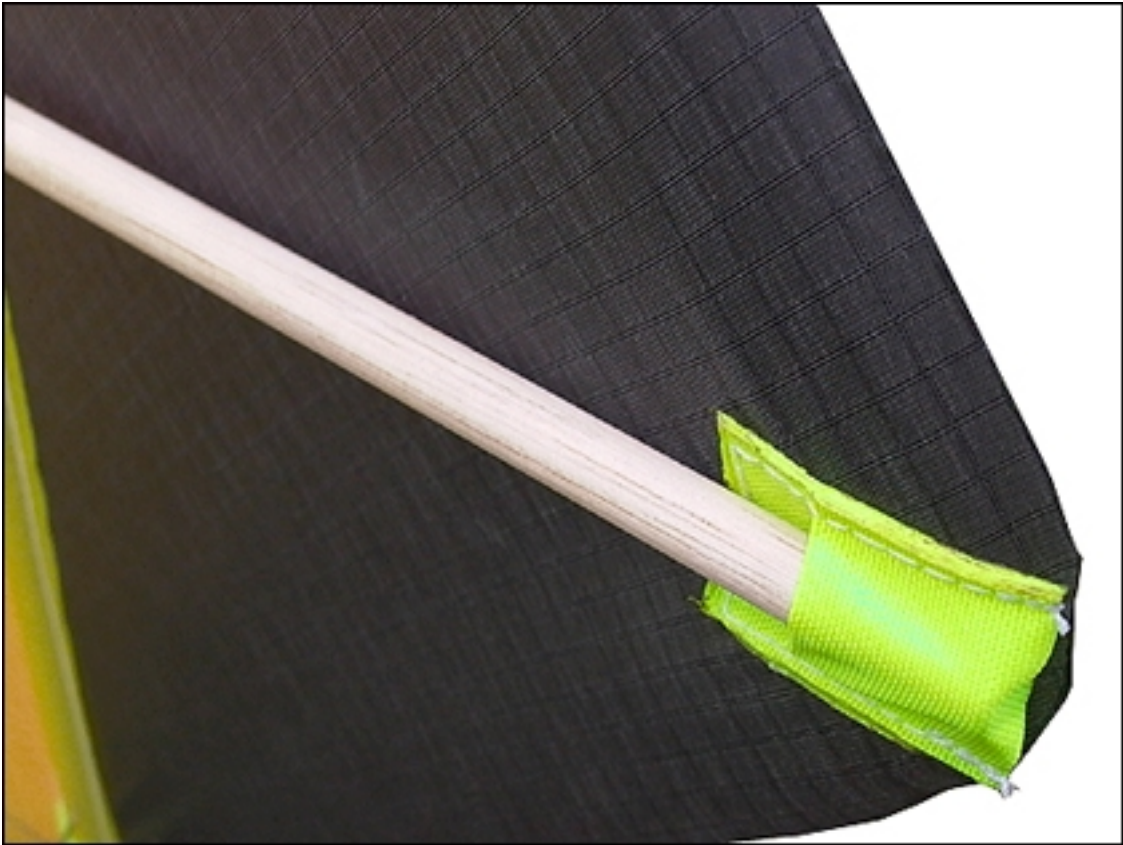

Embark on an adventure, fly a kite, ride the wind and let your spirit soar...

SNOWFLAKE (Single Line Kite)

A very attractive multi-coloured box kite that will tumble end over end when line is let out quickly.

Click [here](#)

Pictures of Snowflake

You can buy a Snowflake online right now at www.hiflykites.co.za. See you there!

Colour Names, Codes and References

The page contains the closest references to the fabric colours used by Hi Fly Kites. Please note that the fabrics are semi-transparent and the colour perception is different in daylight or artificial light. The page is best viewed in 32-bit (true colour) screen settings.