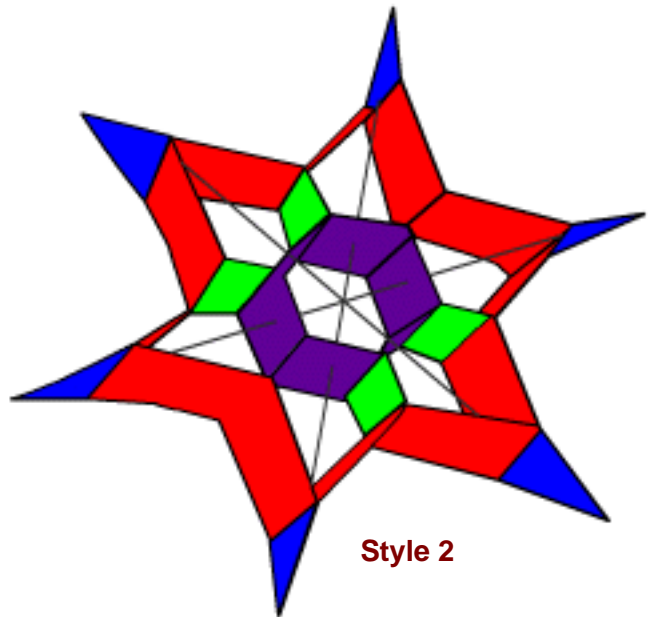

Embark on an adventure, fly a kite, ride the wind and let your spirit soar...

SNOWFLAKE (Single Line Kite)

A very attractive multi-coloured box kite that will tumble end over end when line is let out quickly.

Dowel frame.

All our kites come ready to fly!

90cm (36in)

Front view - panels

90cm
(36in)

Side view - framework

Colour Styles

Colours that you see might vary from the real ones due to various screen settings on different computers. To see the colour codes and their descriptions click [here](#).

A diagram of a snowflake kite with four panels labeled Panel 1, Panel 2, Panel 3, and Panel 4. The kite is primarily yellow with green tips on the points. Below the diagram is a color selection grid for each panel.