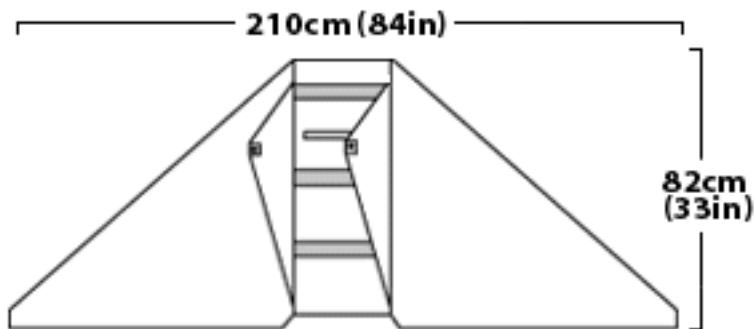

SKYMASTER (Single Line Kite)

A patented delta sled designed for kite fishing, kite aerial photography and falcon training where good lift and stability is required.

Dowel frame. Can be adjusted to tack into wind.

A bigger version of Skymaster - Skymonster - has carbon fibre frame.

Front view - panels